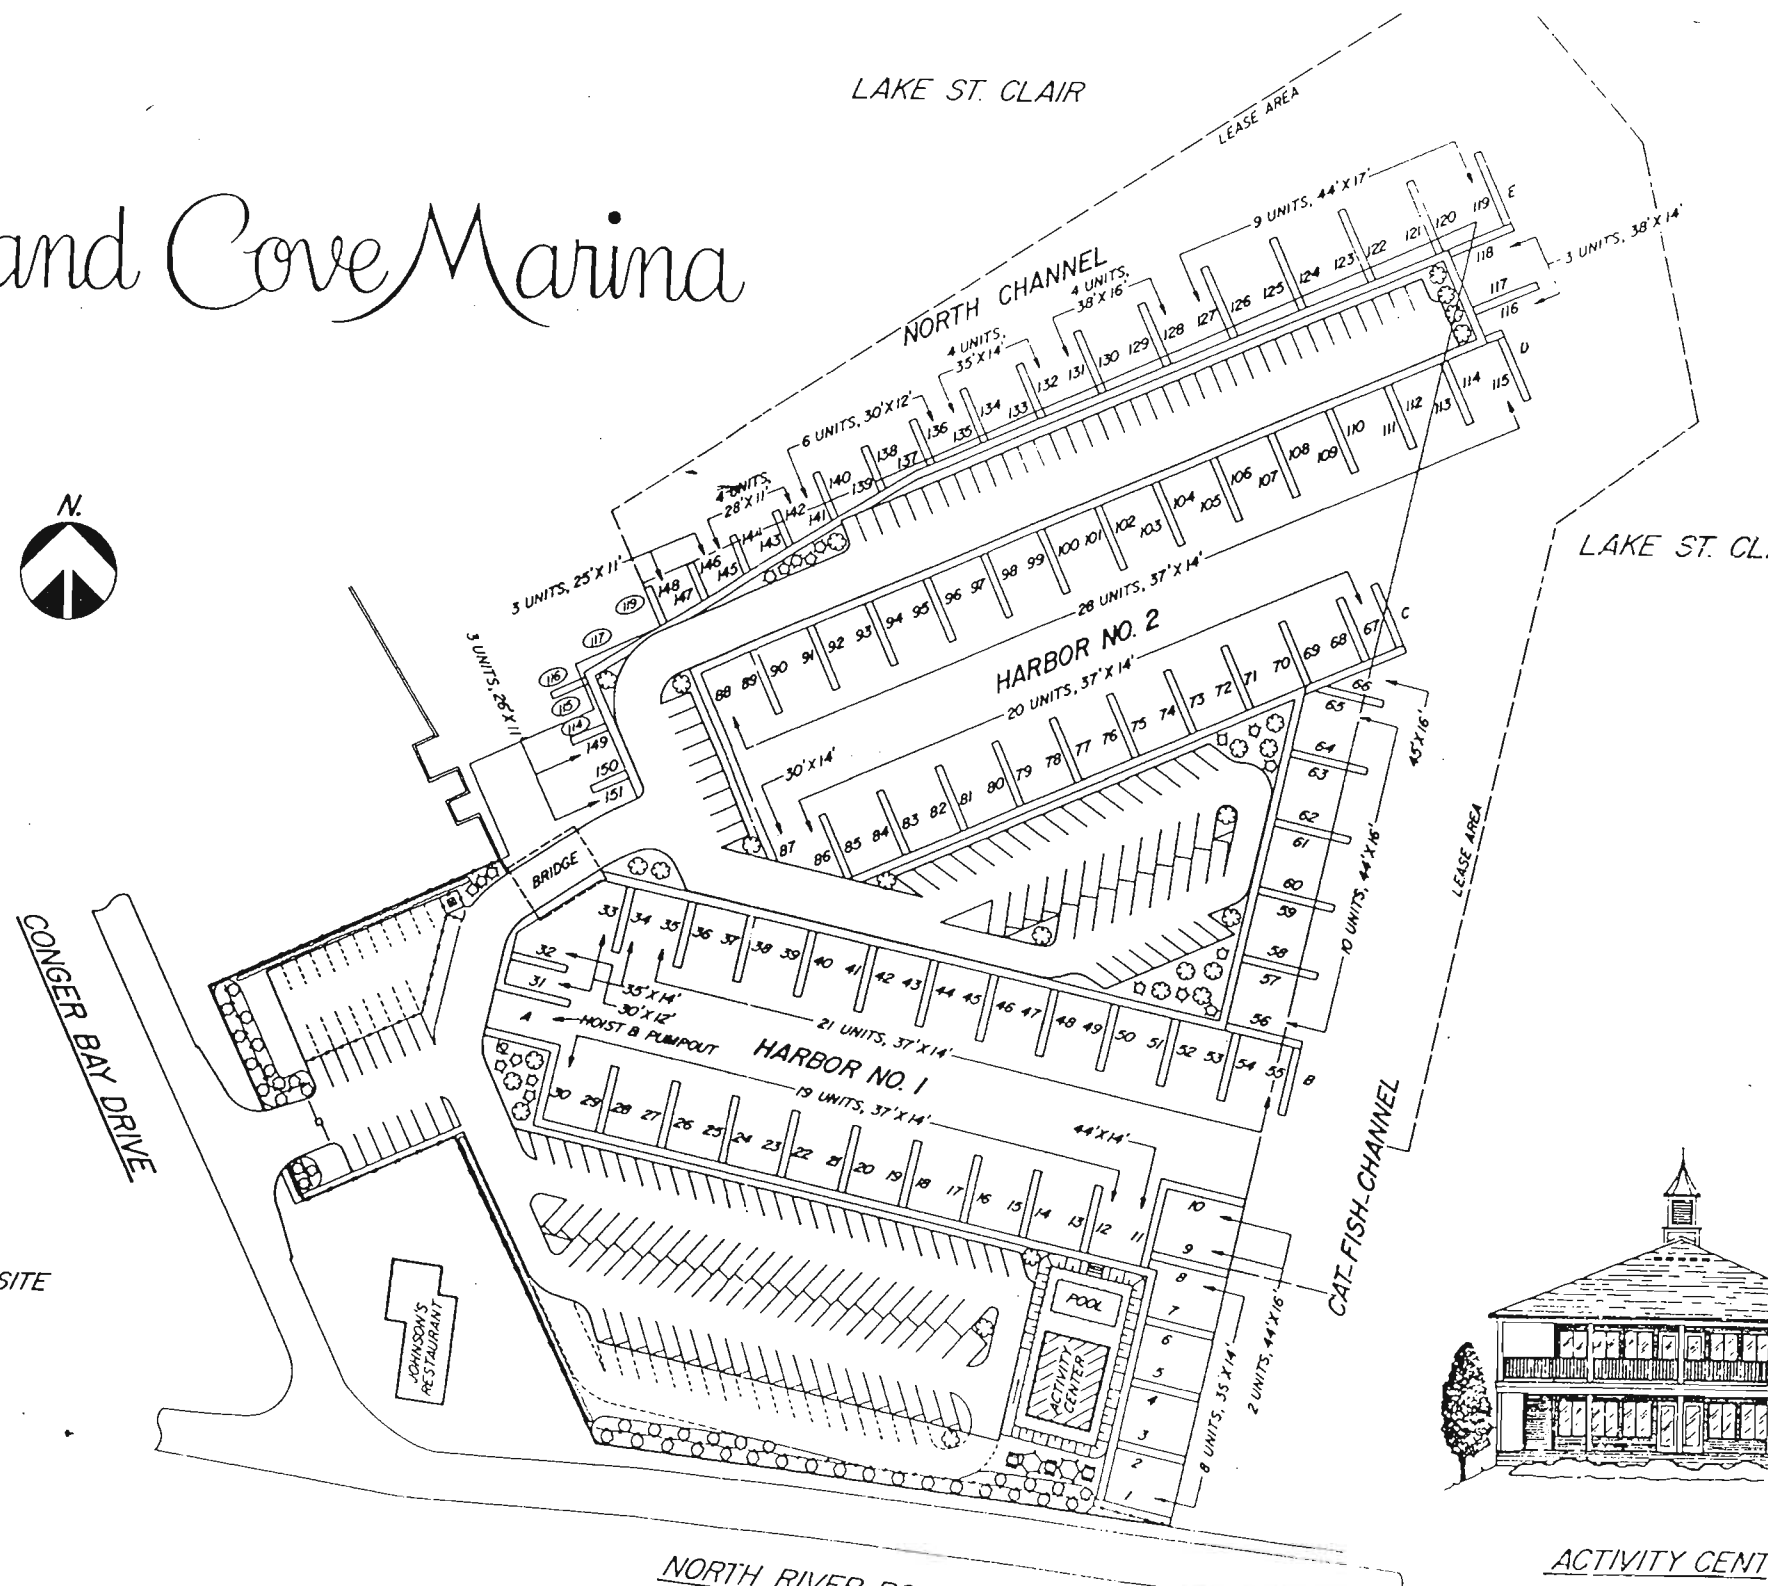

LAKE ST. CLAIR

Island Cove Marina

(810) 469-DOCK

Island Cove Marina
Premium Dockominiums

Marina:
32081 North River Road
Mt. Clemens, MI 48045

LOCATION MAP

ACTIVITY CENT.